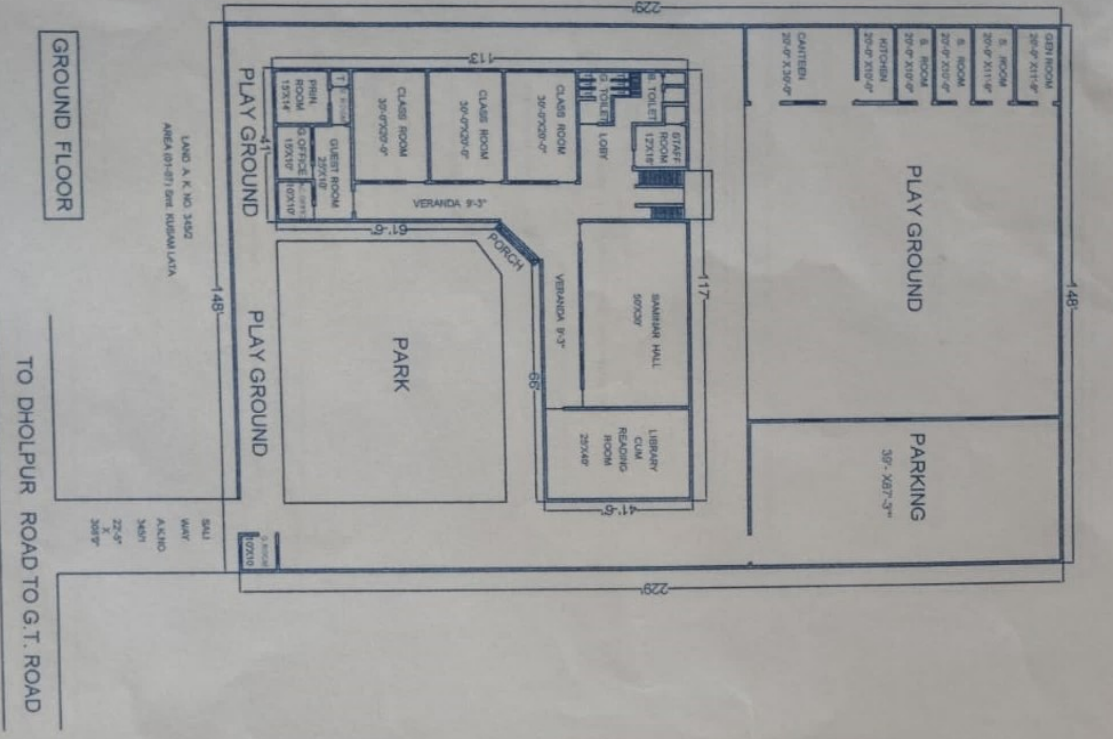

Shri Kanhaiya Lal College of Teachers Education

Near Stadium, Phoolpur Road, Mania-Dholpur Raj.

RUN BY-SANKALP SEWA SANSTHA, JAIPUR

List of Rooms Details

S.No.	PARTICULARS	QTY.
1	Class Rooms	8
2	Multipurpose Hall	1
3	Library	1
4	Reading Room	1
5	Laboratories	5
6	Principal Room	1
7	Administration Rooms	2
8	Guest Room	1
9	Girls Common Rooms	1
10	Seminar Hall	1
11	Toilet	6
12	Store Room	2
13	Staff Room	2
14	Sports Room	1
15	Canteen	1
16	Parking	1
17	Play Grounds	3
18	Loan/Park	1
19		
20		

201-1124
 27-09-2017
 GIRISH KUMAR
 KUMAR

MAP OF SHRI KANHAIYA LAL COLLEGE OF TEACHERS EDUCATION PHOOL PUR ROAD MANIA DIST. DHOLPUR

TOTAL LAND AREA = A.K. NO. 3457
 AREA = (01-10)
 = 40837.5 SQF
 = 4537.5 SQG
 = 5733.80 SQM

GROUND FLOOR = 14781.84 SQF
 FIRST FLOOR = 8124.91 SQF
 SECOND FLOOR = 8124.91 SQF
TOTAL COVERED AREA = 33031.66 SQF
 = 3670.18 SQG
 = 388.64 SQM

2008
सहायक अभियन्ता
 प्लानिंग विंग कारखाना-IV
 धौलपुर (राज.)