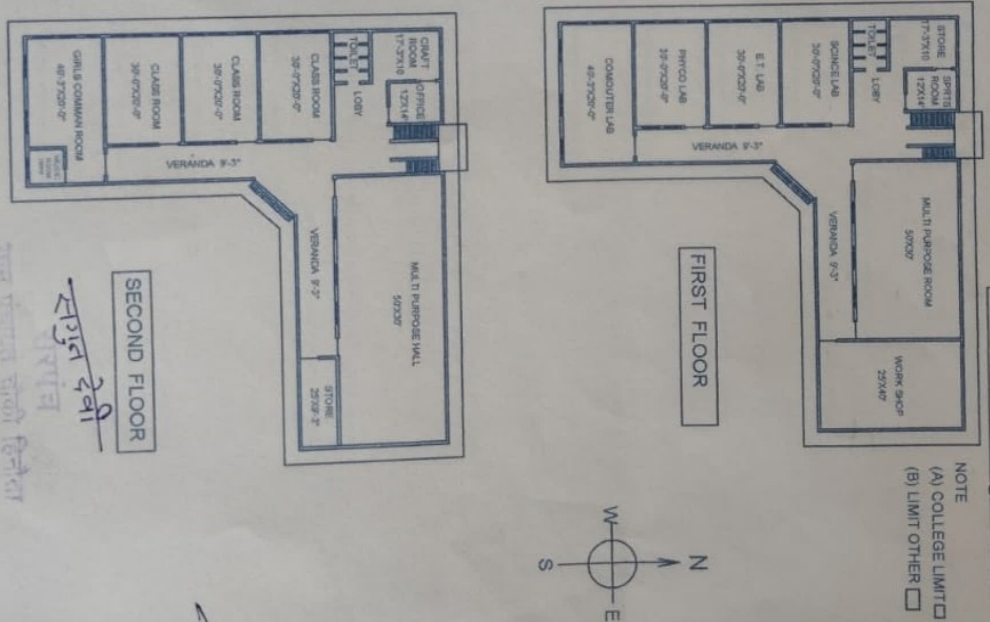

Shri Kanhaiya Lal College of Teachers Education

Near Stadium, Phoolpur Road, Mania-Dholpur Raj.

RUN BY-SANKALP SEWA SANSTHA, JAIPUR

List of Rooms Details

S.No.	PARTICULARS	QTY.
1	Class Rooms	8
2	Multipurpose Hall	1
3	Library	1
4	Reading Room	1
5	Laboratories	5
6	Principal Room	1
7	Administration Rooms	2
8	Guest Room	1
9	Girls Common Rooms	1
10	Seminar Hall	1
11	Toilet	6
12	Store Room	2
13	Staff Room	2
14	Sports Room	1
15	Canteen	1
16	Parking	1
17	Play Grounds	3
18	Loan/Park	1
19		
20		

201-1124
 27-09-2017
 GIRISH KUMAR
 KUMAR

MAP OF SHRI KANHAIYA LAL COLLEGE OF TEACHERS EDUCATION PHOOL PUR ROAD MANIA DIST. DHOLPUR

TOTAL LAND AREA = A.K. NO. 3457
 AREA = (01-10)
 = 40837.5 SQF
 = 4537.5 SQG
 = 5733.80 SQM

GROUND FLOOR = 14781.84 SQF
 FIRST FLOOR = 8124.91 SQF
 SECOND FLOOR = 8124.91 SQF
TOTAL COVERED AREA = 33031.66 SQF
 = 3670.18 SQG
 = 388.64 SQM

2008
सहायक अभियन्ता
 प्लानिंग विंग कारखाना-IV
 धौलपुर (राज.)